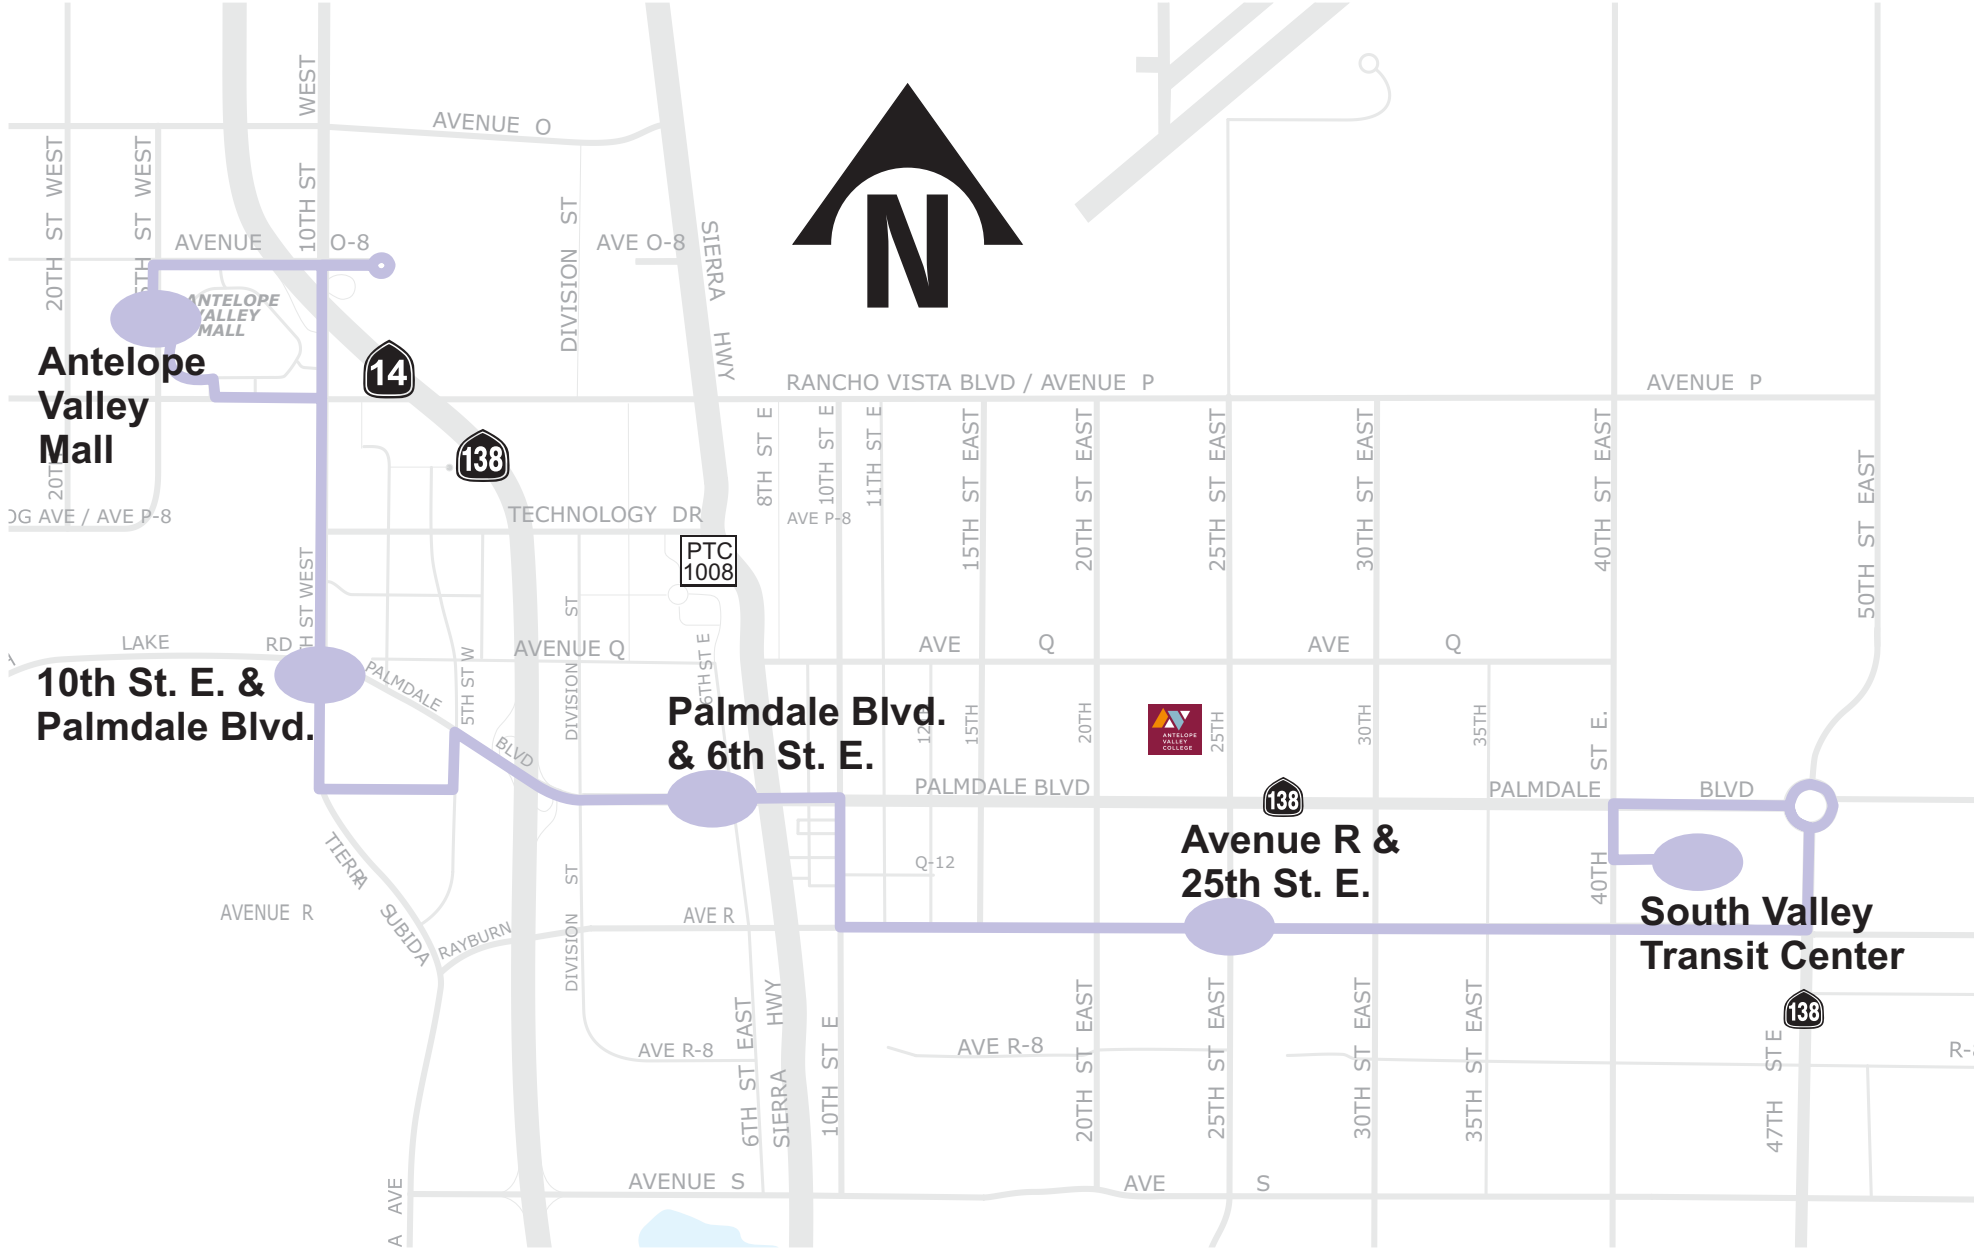

2

Westbound to AV Mall
via Avenue R

Eastbound to South Valley Transit Ctr.
via Avenue R

Antelope Valley Mall

10th St. E. & Palmdale Blvd.

Palmdale Blvd. & 6th St. E.

Avenue R & 25th St. E.

South Valley Transit Center