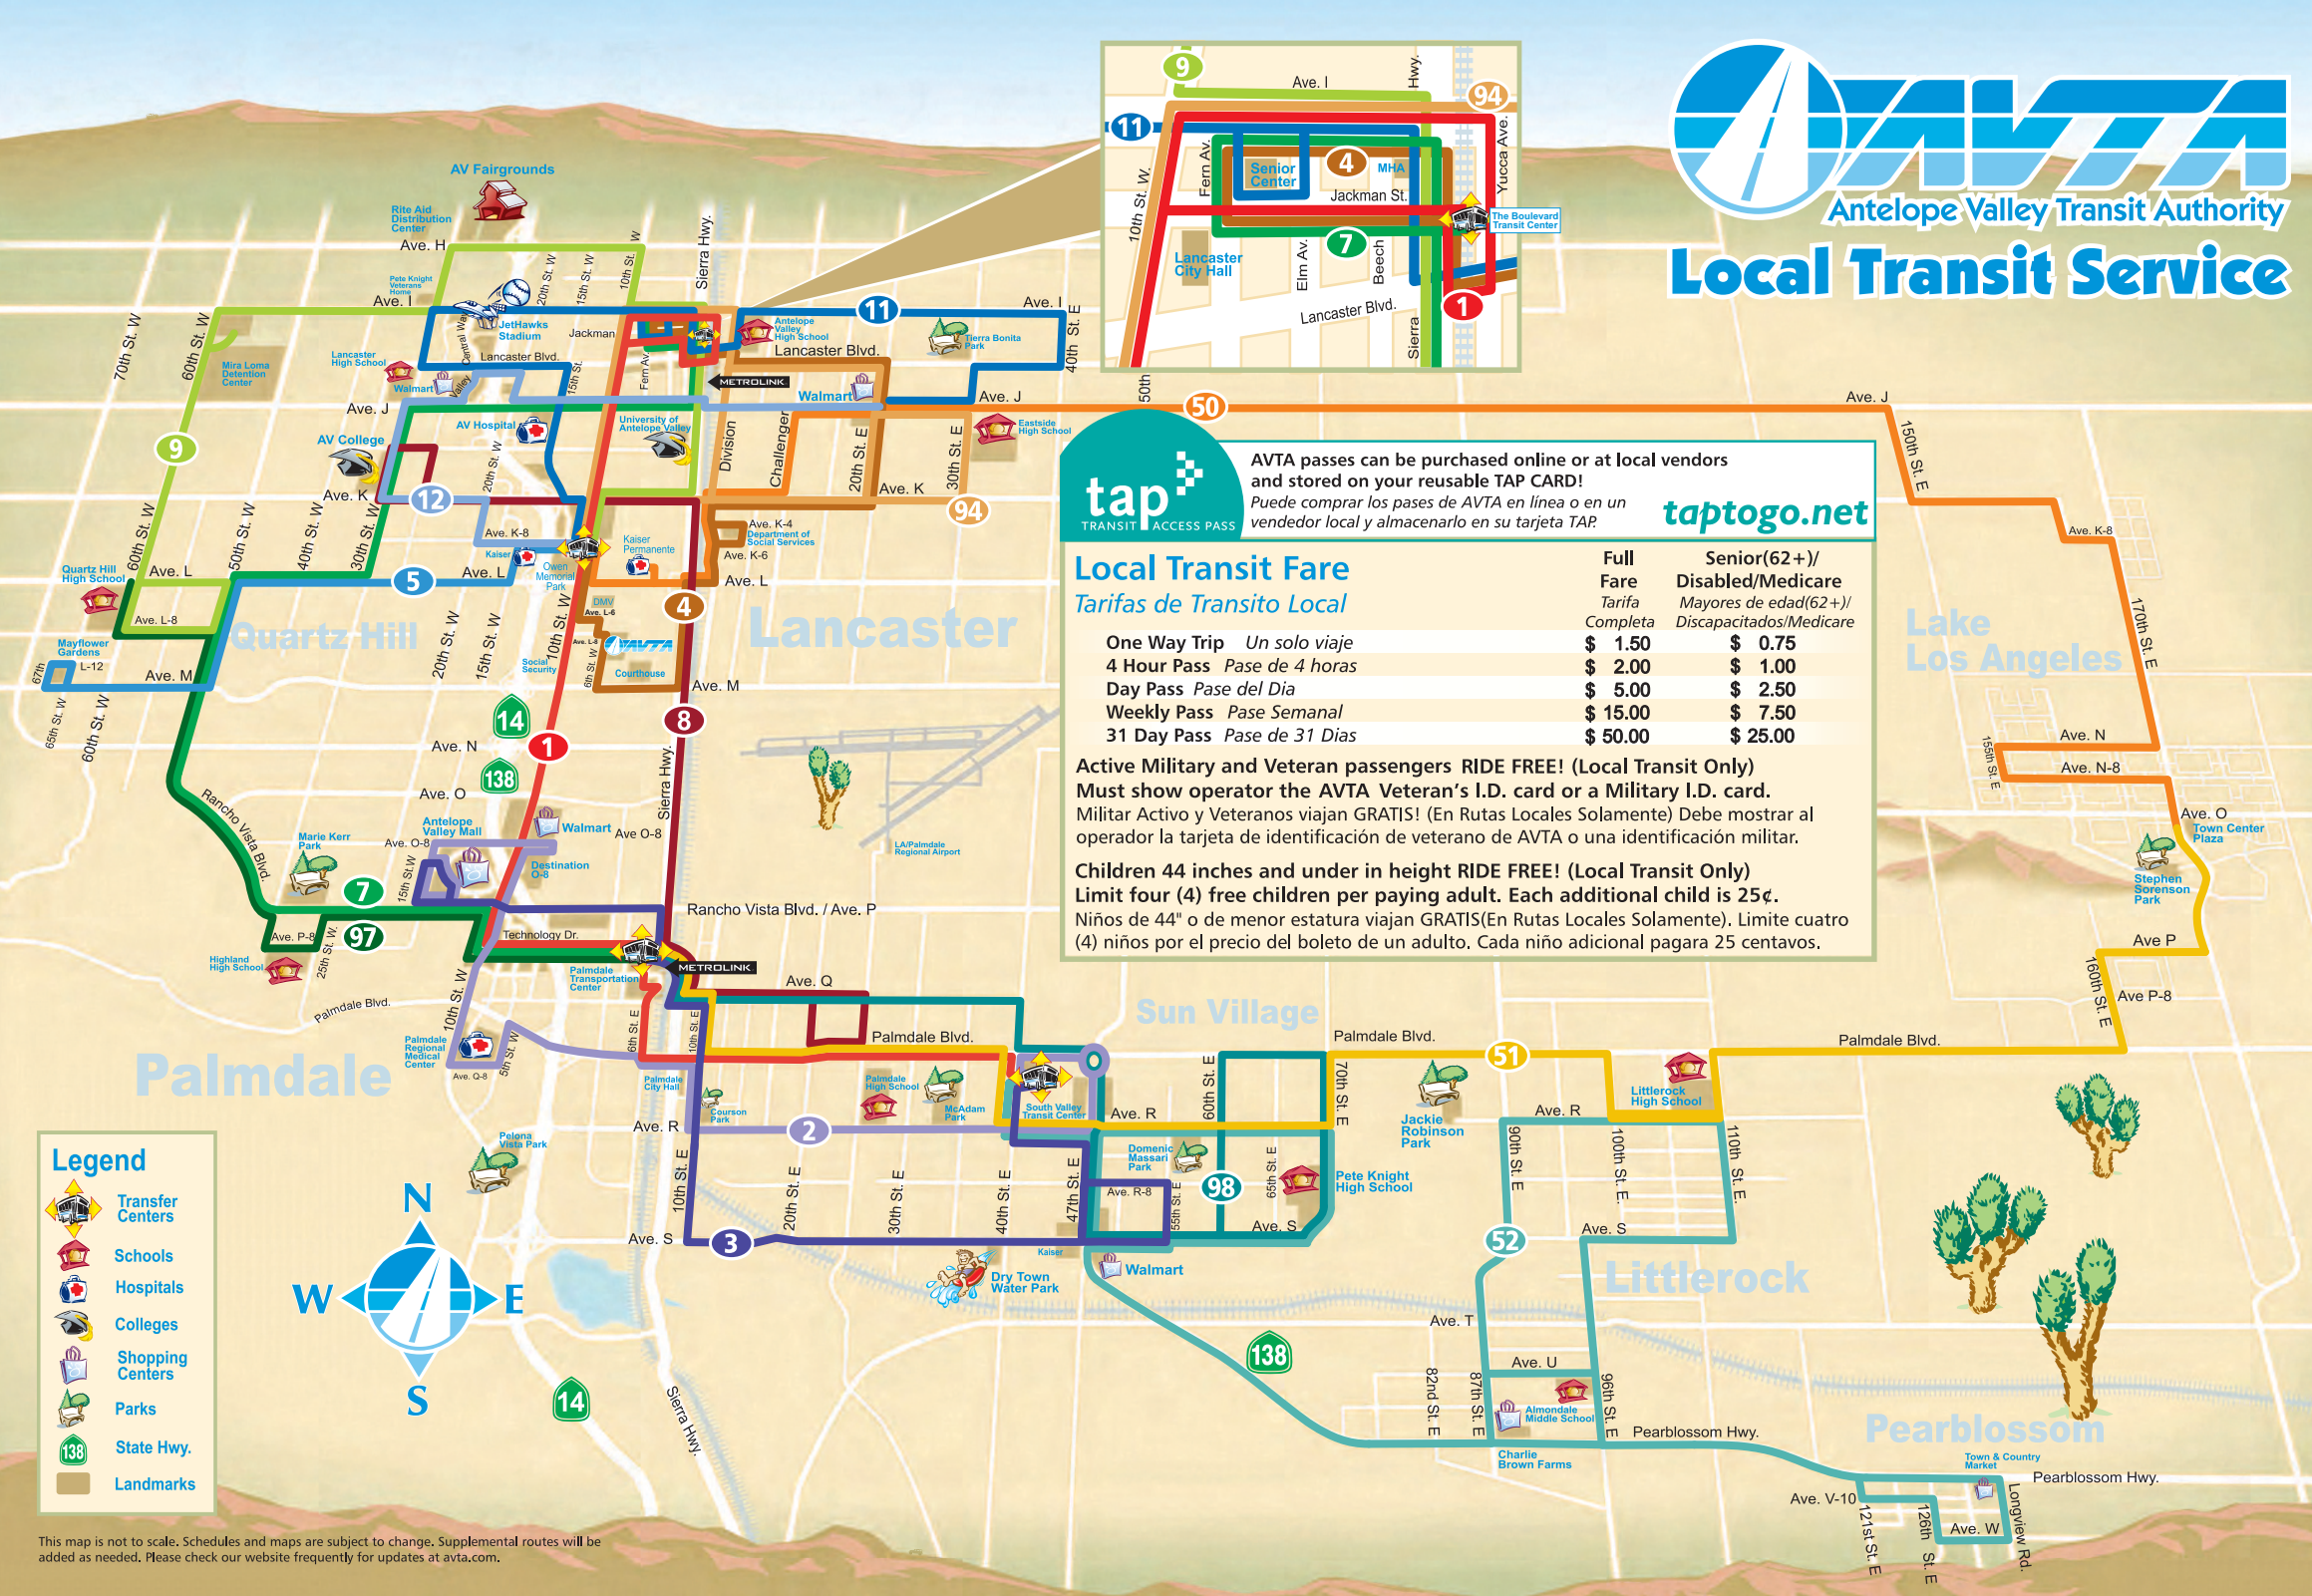

Northbound to The Boulevard Transit Center		Southbound to Palmdale Transportation Ctr.	
Depart Palmdale Transportation Center Stop # 1008	Rancho Vista Blvd. & 30th St. W. Stop # 0704	30th St. W. & Ave. M Stop # 0011	Arrive The Boulevard Transit Center Stop # 1010
5:10	5:21	5:29	5:40
6:25	6:36	6:44	6:55
7:40	7:52	8:04	8:17
8:55	9:07	9:19	9:32
10:10	10:22	10:34	10:47
11:25	11:37	11:49	12:02
12:40	12:54	1:06	1:19
1:55	2:09	2:21	2:34
3:10	3:24	3:36	3:49
4:25	4:39	4:51	5:04
5:40	5:52	6:04	6:17
6:55	7:07	7:19	7:32
7:55	8:06	8:14	8:25
8:55	9:06	9:14	9:25
9:55	10:06	10:14	10:25
7:00	7:12	7:21	7:32
8:00	8:12	8:21	8:32
9:10	9:22	9:31	9:42
10:20	10:33	10:43	10:54
11:30	11:43	11:53	12:04
12:40	12:53	1:03	1:14
1:50	2:03	2:13	2:24
3:00	3:13	3:23	3:34
4:10	4:23	4:33	4:44
5:20	5:33	5:43	5:54
6:30	6:43	6:53	7:04
7:40	7:52	8:01	8:12
8:40	8:52	9:01	9:12
7:00	7:12	7:21	7:32
8:00	8:12	8:21	8:32
9:10	9:22	9:31	9:42
10:20	10:33	10:43	10:54
11:30	11:43	11:53	12:04
12:40	12:53	1:03	1:14
1:50	2:03	2:13	2:24
3:00	3:13	3:23	3:34
4:10	4:23	4:33	4:44
5:20	5:33	5:43	5:54
6:30	6:43	6:53	7:04
7:40	7:52	8:01	8:12
8:40	8:52	9:01	9:12

tap TRANSIT ACCESS PASS

AVTA passes can be purchased online or at local vendors and stored on your reusable TAP CARD!

Puede comprar los pasos de AVTA en línea o en un vendedor local y almacenarlo en su tarjeta TAP.

taptogo.net

Full Fare	Senior(62+) Disabled/Medicare
Completa	Mayores de edad(62+) Discapacitados/Medicare
$ 1.50	$ 0.75
$ 2.00	$ 1.00
$ 5.00	$ 2.50
$ 15.00	$ 7.50
$ 50.00	$ 25.00

One Way Trip *Un solo viaje*
4 Hour Pass *Pase de 4 horas*
Day Pass *Pase del Día*
Weekly Pass *Pase Semanal*
31 Day Pass *Pase de 31 Días*

Legend

- Transfer Centers
- Schools
- Hospitals
- Colleges
- Shopping Centers
- Parks
- State Hwy.
- Landmarks

Southbound to AVC Palmdale Center		Northbound to AVC Lancaster Campus	
Depart 30th St. W. & Ave. J-12 Stop # 0561	Arrive Palmdale Transportation Center Stop # 1008	Depart Palmdale Transportation Center Stop # 1008	Arrive Lancaster Campus Stop # 0561
6:35	6:57	7:06	7:09
7:55	8:17	8:28	8:40
9:45	10:07	10:28	10:40
11:30	11:52	12:12	12:24
1:10	1:32	1:41	1:44
2:40	3:02	3:12	3:24
4:20	4:42	4:52	5:01
6:00	6:22	6:32	6:41
7:30	7:52	8:01	8:04
8:15	8:36	8:47	8:50
9:50	10:11	10:22	10:25
11:25	11:46	11:57	12:00
1:00	1:21	1:32	1:35
2:35	2:56	3:07	3:10
4:10	4:31	4:42	4:45
5:45	6:06	6:17	6:20
7:30	7:51	8:02	8:05

Monday thru Friday only. No weekend service.

This is an express route. In order to maintain schedule, bus will only stop at locations listed above.

track-it BUS LOCATOR

- TEXT "AV(bus stop #)" to 321123
- Envie un mensaje de texto "AV # de parada de bus" a 321123
- Go online to track-it.avta.com
- Visite ["track-it.avta.com"](http://track-it.avta.com)
- Download the "myStop" app
- Descargue la aplicación myStop en su teléfono celular

AVTA Antelope Valley Transit Authority

42210 6th Street West, Lancaster, Ca. 93534
661.945.9445 avta.com

Westbound to Owen Memorial Park via Ave. I		Eastbound to Ave. J & 20th St. E. via Ave. I	
Depart Owen Memorial Park Stop # 1009	Sierra Hwy. & Lancaster Blvd. Stop # 1034	10th St. W. & Ave. L Stop # 0737	Arrive Owen Memorial Park Stop # 1009
6:15	6:24	6:31	6:38
7:50	7:59	8:06	8:13
9:25	9:34	9:41	9:48
11:05	11:15	11:22	11:28
12:45	12:55	1:02	1:08
2:25	2:35	2:42	2:48
4:10	4:20	4:27	4:34
5:55	6:05	6:12	6:18
7:30	7:39	7:46	7:53
8:15	8:24	8:30	8:36
9:50	9:59	10:05	10:11
11:25	11:35	11:41	11:47
1:00	1:10	1:16	1:22
2:35	2:45	2:51	2:57
4:10	4:19	4:25	4:31
5:45	5:54	6:01	6:06

Westbound to Owen Memorial Park		Eastbound to Avenue J & 20th St. E. via Avenue J	
Depart Owen Memorial Park Stop # 1009	Sierra Hwy. & Lancaster Blvd. Stop # 1034	10th St. W. & Ave. L Stop # 0737	Arrive Avenue J & 20th St. E. Stop # 0607
6:15	6:24	6:31	6:38
7:50	7:59	8:06	8:13
9:25	9:34	9:41	9:48
11:05	11:15	11:22	11:28
12:45	12:55	1:02	1:08
2:25	2:35	2:42	2:48
4:10	4:20	4:27	4:34
5:55	6:05	6:12	6:18
7:30	7:39	7:46	7:53
8:15	8:24	8:30	8:36
9:50	9:59	10:05	10:11
11:25	11:35	11:41	11:47
1:00	1:10	1:16	1:22
2:35	2:45	2:51	2:57
4:10	4:19	4:25	4:31
5:45	5:54	6:01	6:06