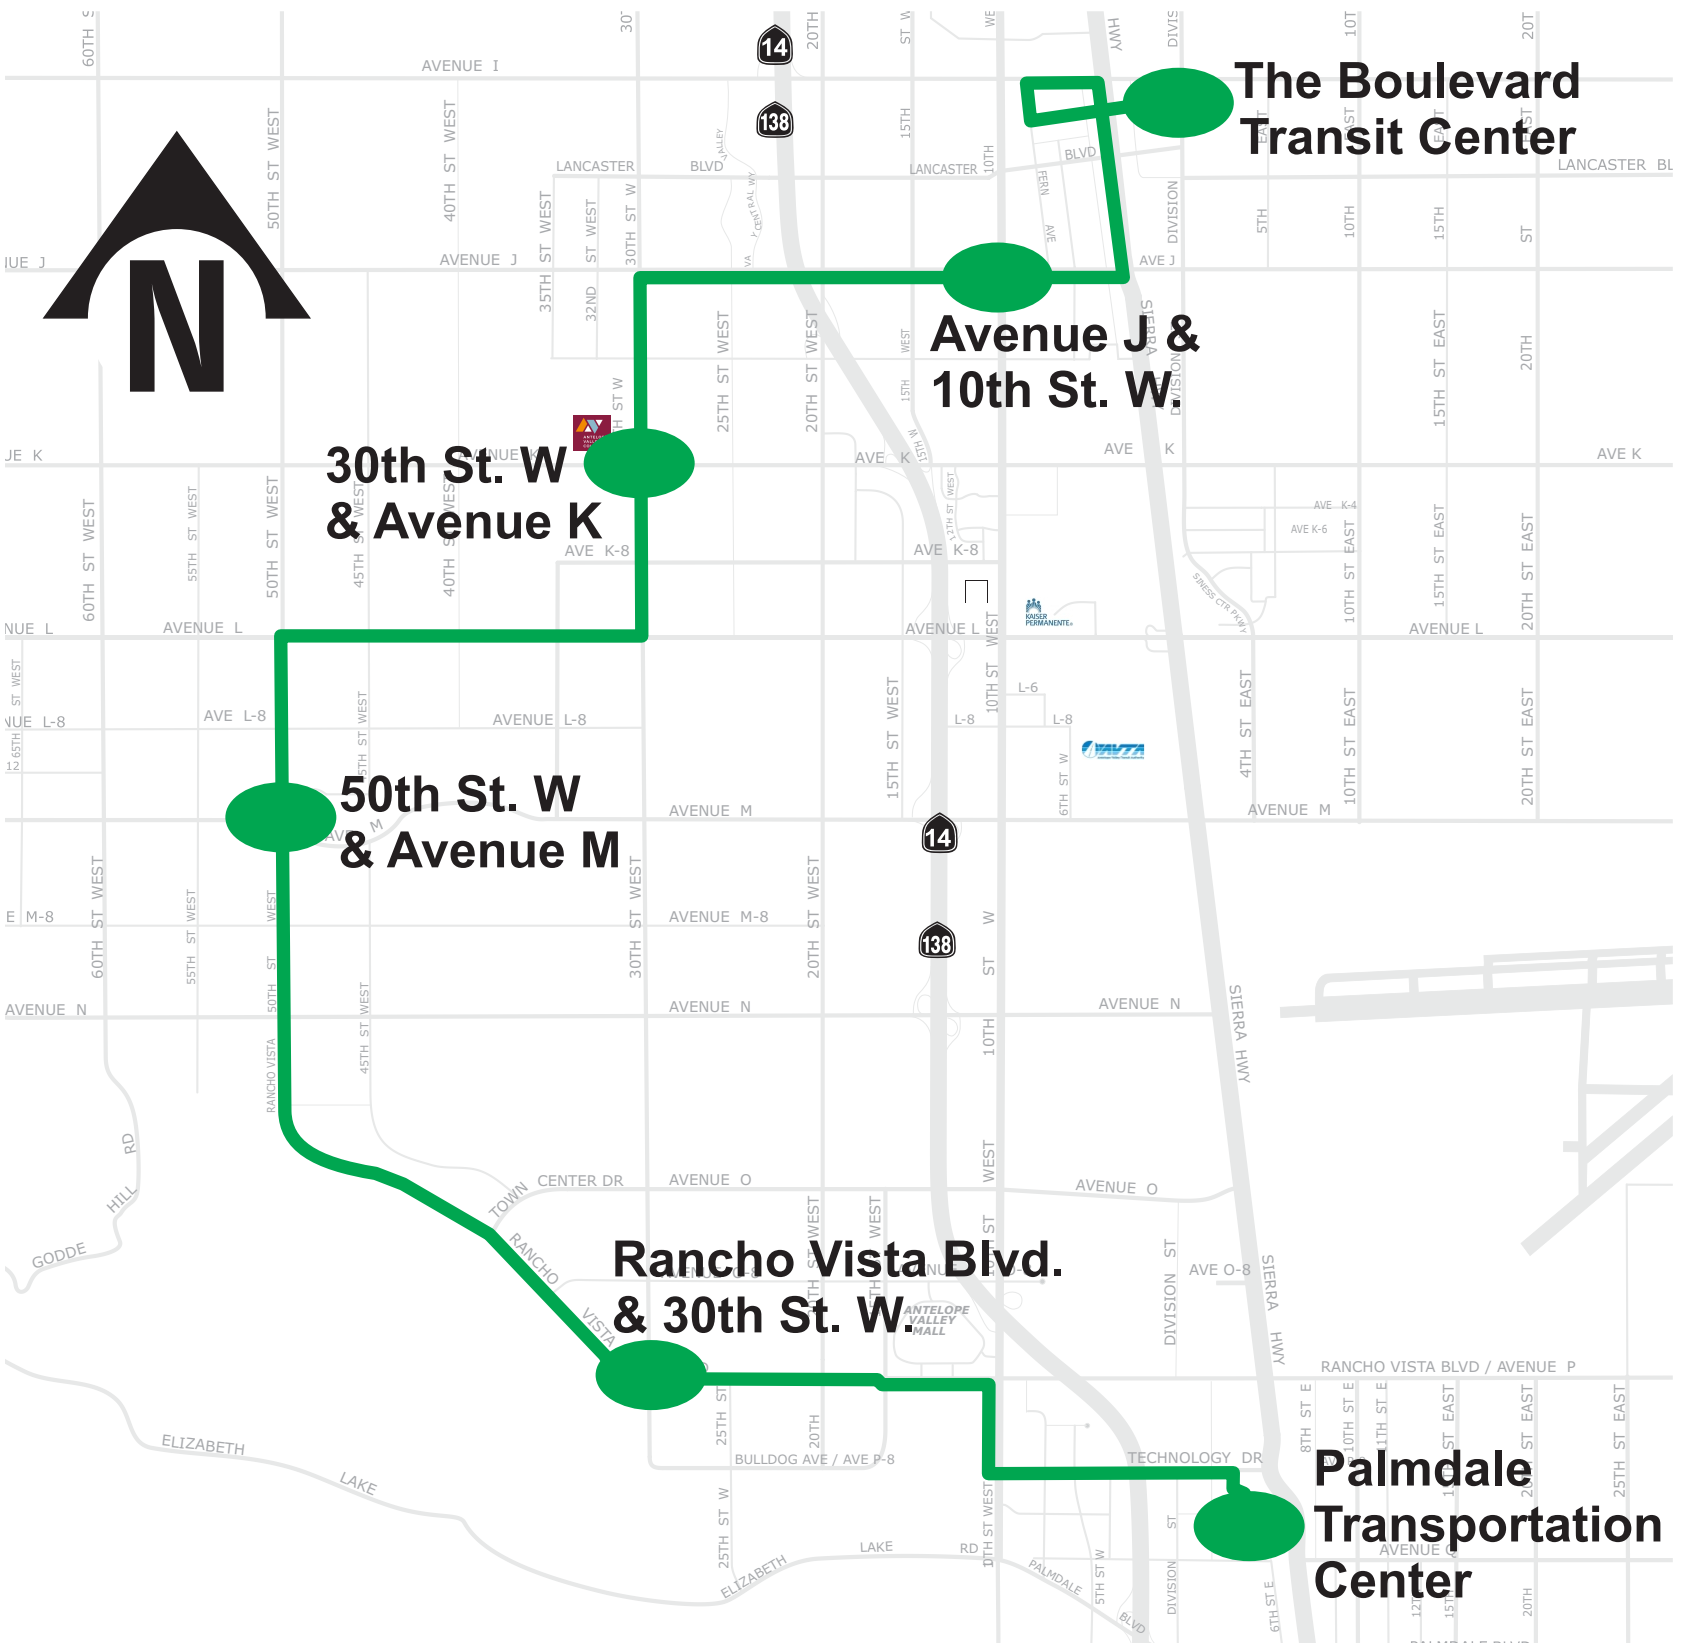

**Northbound to  
The Boulevard Transit Center**

**Southbound to  
Palmdale Transportation Center**

**The Boulevard  
Transit Center**

**Avenue J &  
10th St. W**

**30th St. W  
& Avenue K**

**50th St. W  
& Avenue M**

**Rancho Vista Blvd.  
& 30th St. W**

**Palmdale  
Transportation  
Center**